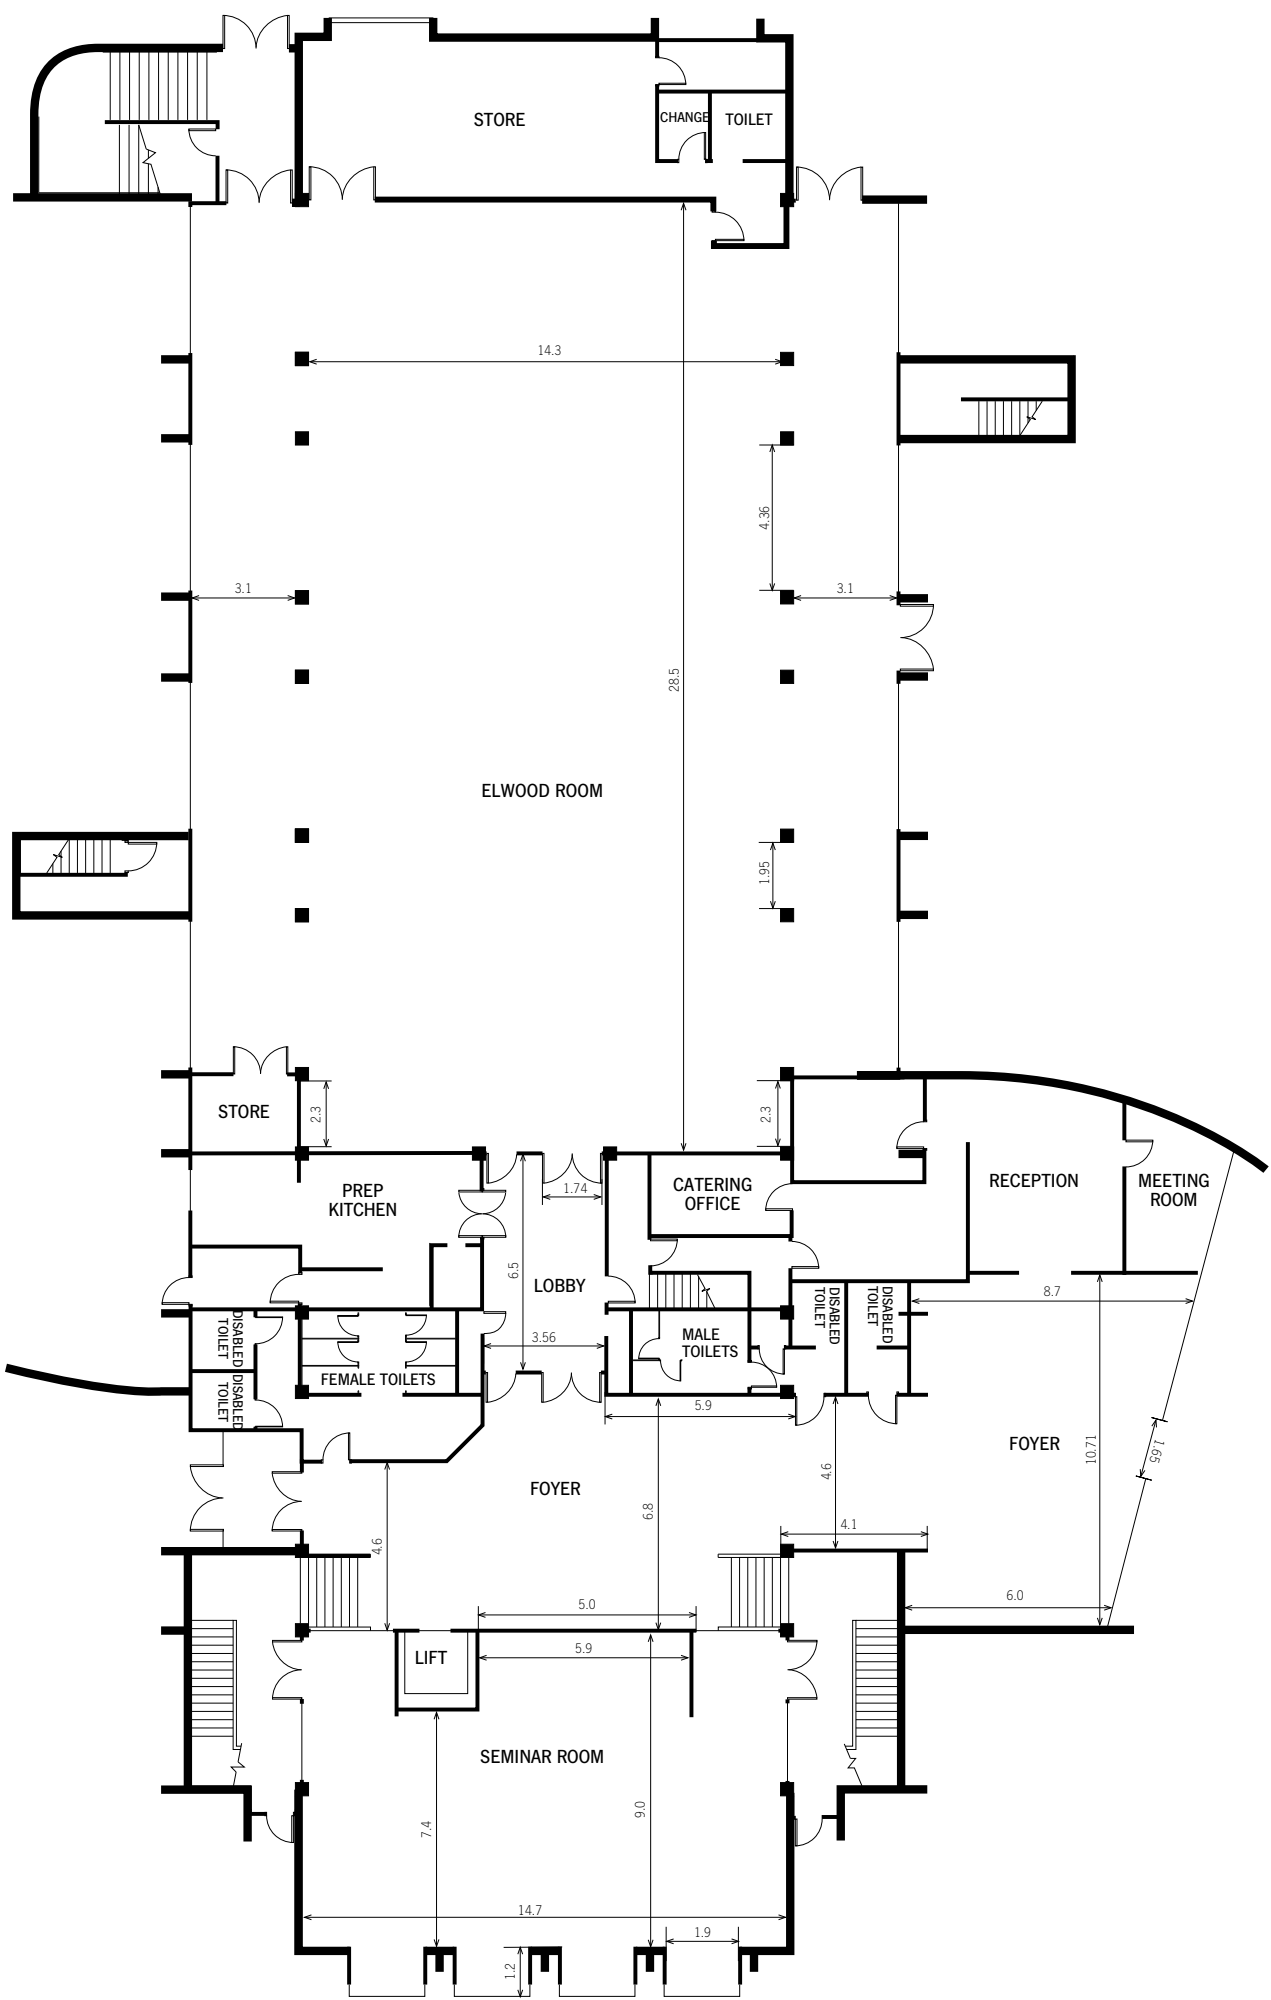

# Conference & Function Centre

P +64 6 356 1505  
 office@venuespn.co.nz  
 61 Pascal Street, Palmerston North  
 venuespn.co.nz

**GROUND FLOOR**

FIRST FLOOR