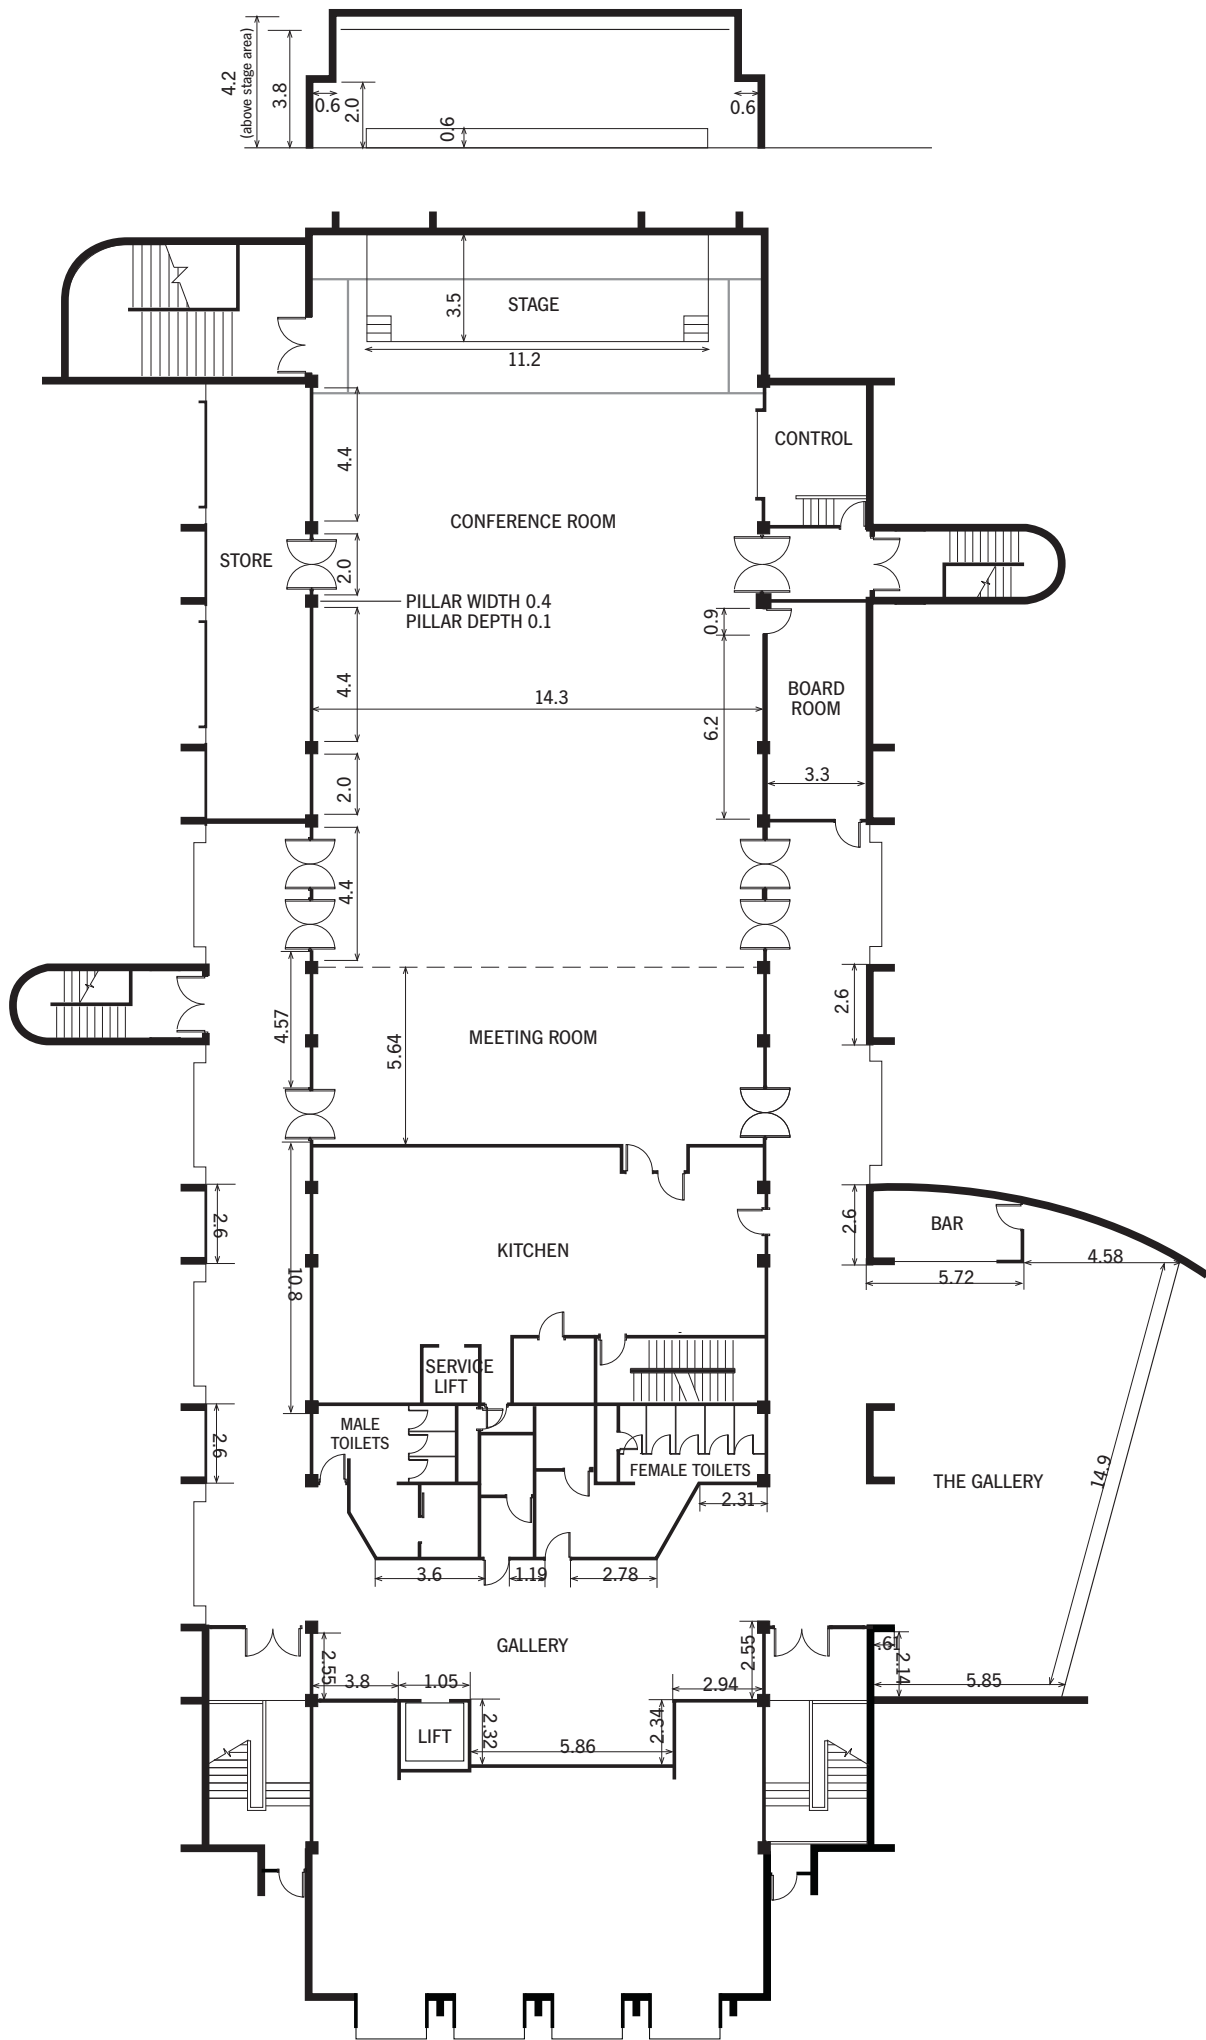

# Conference & Function Centre

P +64 6 356 1505  
 office@venuespn.co.nz  
 61 Pascal Street, Palmerston North  
 venuespn.co.nz

**GROUND FLOOR**

FIRST FLOOR