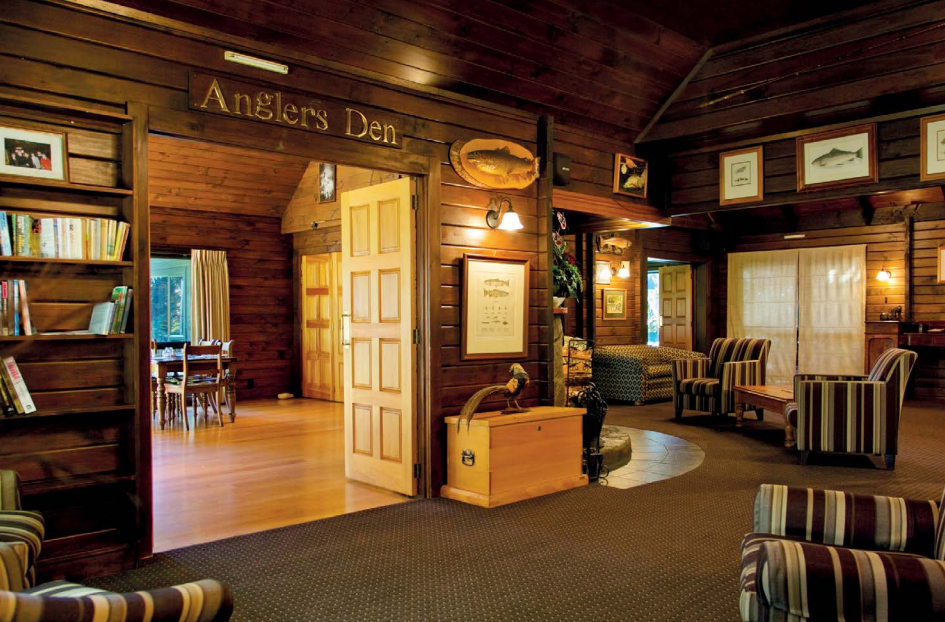

LOCATION

Situated on the southern shores of Lake Taupo and the banks of the Tongariro River, Tongariro Lodge is centrally located in the middle of the North Island and just a four hour drive from both Auckland and Wellington. This location offers great accessibility for our guests travelling from any North Island town or city and only 35 minutes from Taupo airport.

IDEAL CORPORATE RETREAT

Retreat to our internationally famous trout fishing lodge, situated on 22 acres of park-like grounds at the foot of the world heritage Tongariro National Park.

Tongariro Lodge caters for up to 100 guests and offers a unique lodge experience, with warm and friendly staff, outstanding conference facilities, and superb cuisine.

Relax in our lounges with open fires and enjoy our comfortable private villa and chalet accommodation. Experience world class outdoor activities, a spa pool and an all-weather tennis court for your enjoyment.