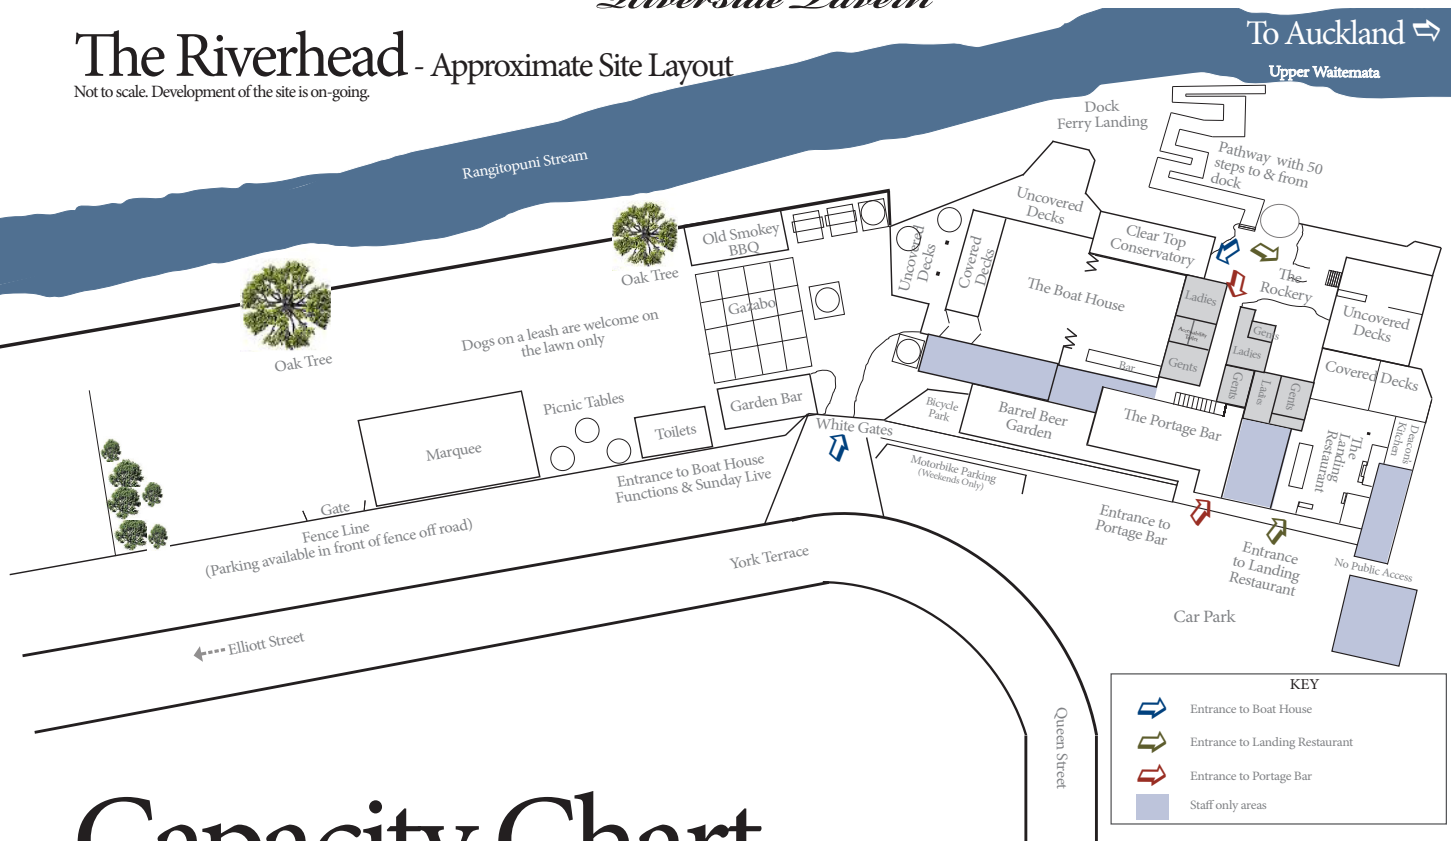

*New Zealand's Oldest
Riverside Tavern*

The Riverhead - Approximate Site Layout

Not to scale. Development of the site is on-going.

Capacity Chart

The Boat House - Functions & Events Centre

Reception Room & Blue Bar Room

With projector and large screen, stage, microphone, lecturn, white board

300	40	100	300	200	300

Same as above including the use of the Marquee, Lawn and Garden Bar & Gazebos (weather dependant)

600	600

Deacon's Kitchen - Small Board Room

With AV TV, one large table or alternative seating options, white board

18	18